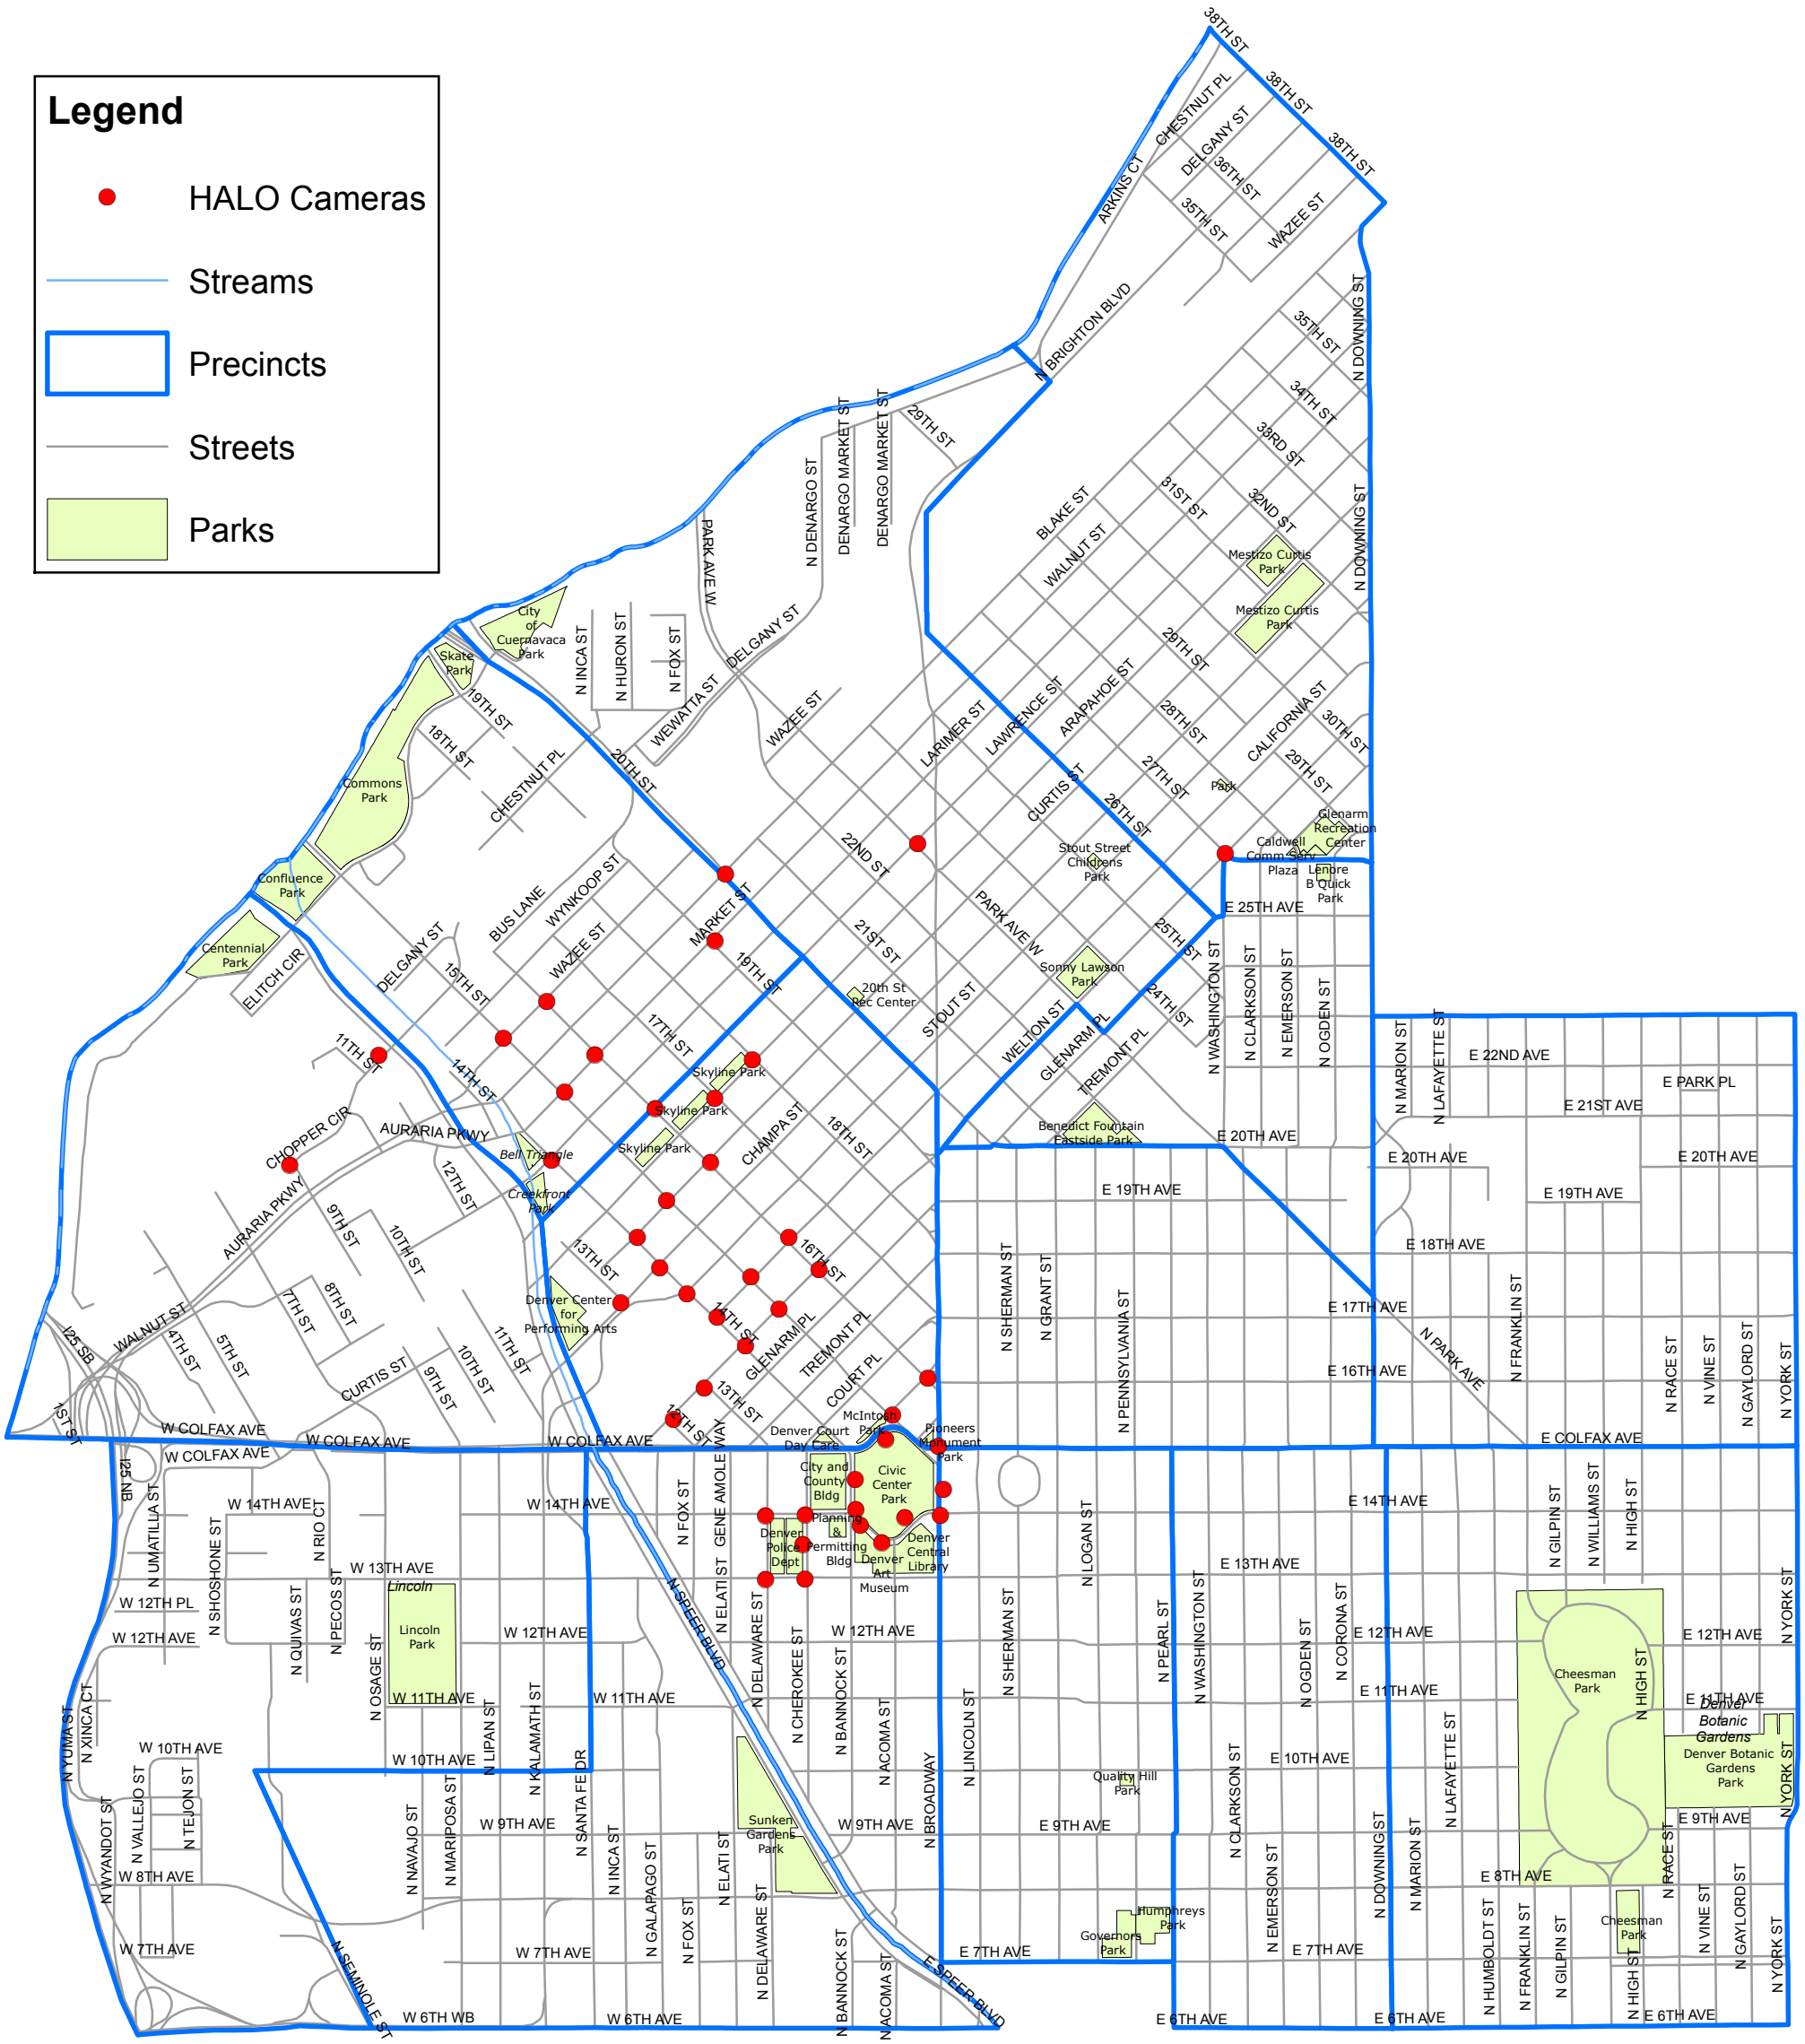

DENVER POLICE
HALO.
 HIGH ACTIVITY LOCATION OBSERVATION

DISTRICT 6

Legend

- HALO Cameras
- Streams
- Precincts
- Streets
- Parks

0 412.5825 1,650 2,475 3,300 Feet

January, 2010